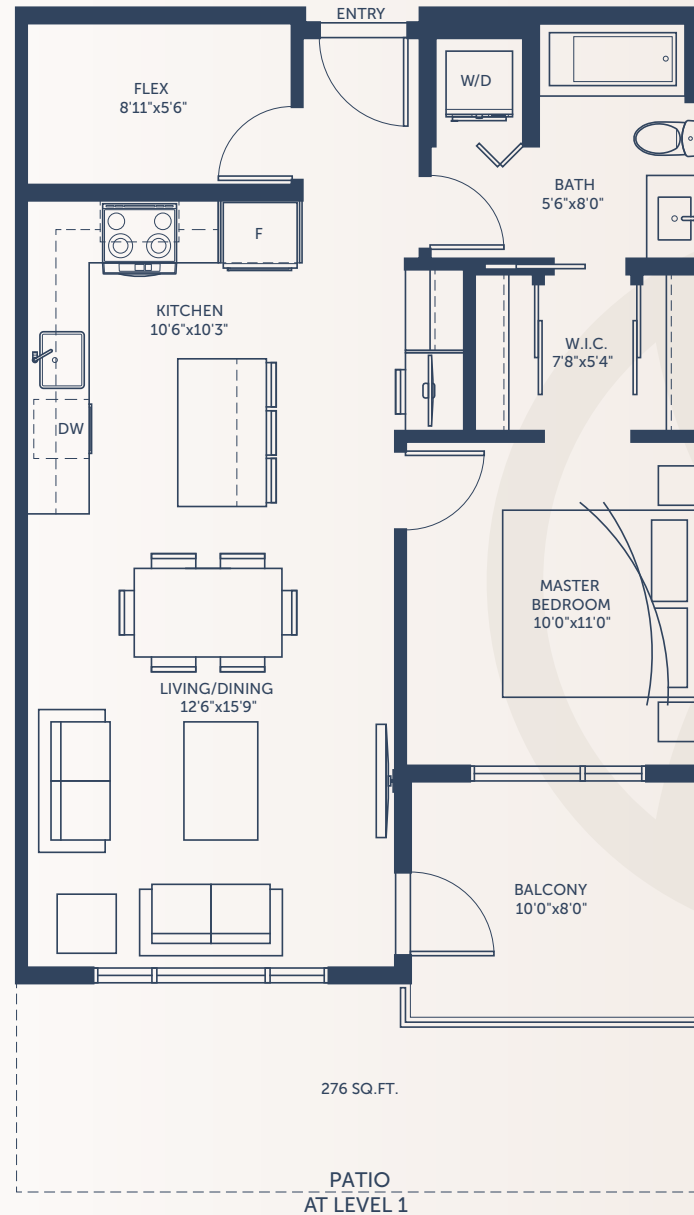

REUNION

#111
BELMONT

Plan A2

1 Bedroom + Flex,
1 Bath

Interior: 698 sq.ft.

Outdoor: 80-276 sq.ft.

Units:

#114, #112, #110, #108

#214, #212, #208

#314, #312, #308

#414, #412, #408

#514, #512, #508

BELMONT REUNION LIMITED PARTNERSHIP

In our continuing effort to improve and maintain the high standard of the Reunion at Belmont development, the developer reserves the right to make changes and modifications to the information contained herein without prior notice. Artist's renderings and maps are representations only and may not be accurate. Sizes and dimensions are approximate, actual may vary. E.&O.E.